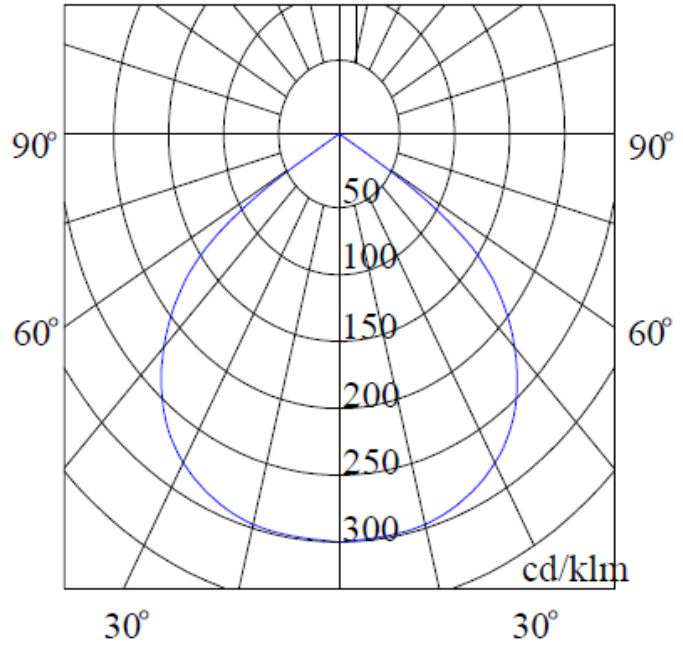

LED Panel with remote controller 60x60cm

Parameter

Reference	07-LPR60X60-01
Dimensions	59.8x59.8x5.9cm
Power	96W
Light Source	3528 SMD
LED Quantity	1344
Color Temperature	Warm-white 3000-4000K Commercial white 4000-5000K Pure white 6000-7000K
Lumen	Warm-white 6000 Pure white 7330
Beam Angle	120°
Life Span	> 40'000h
Material	Aluminium-zinc PC shell
Working Temperature	-20 to + 40°C
Input voltage	AC 85-265V
Features	Dimmable controller

Diagrams

Color Rendering

Installation Size