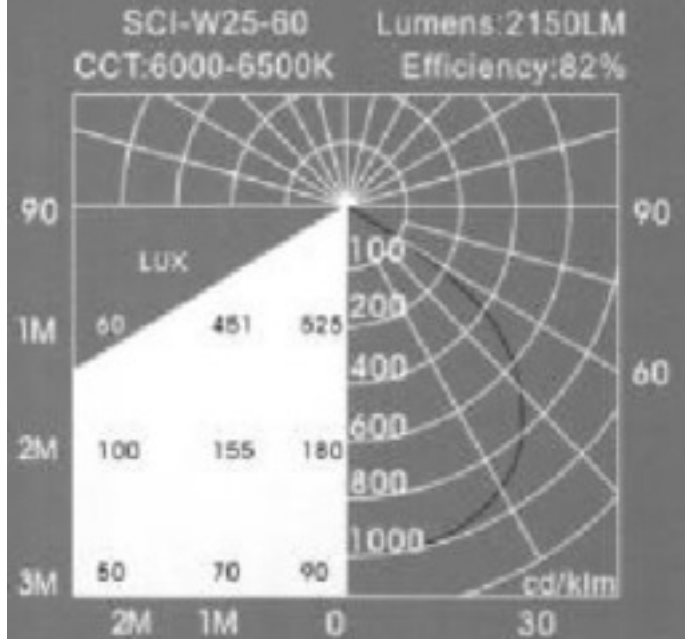

Diagrams

Color Rendering