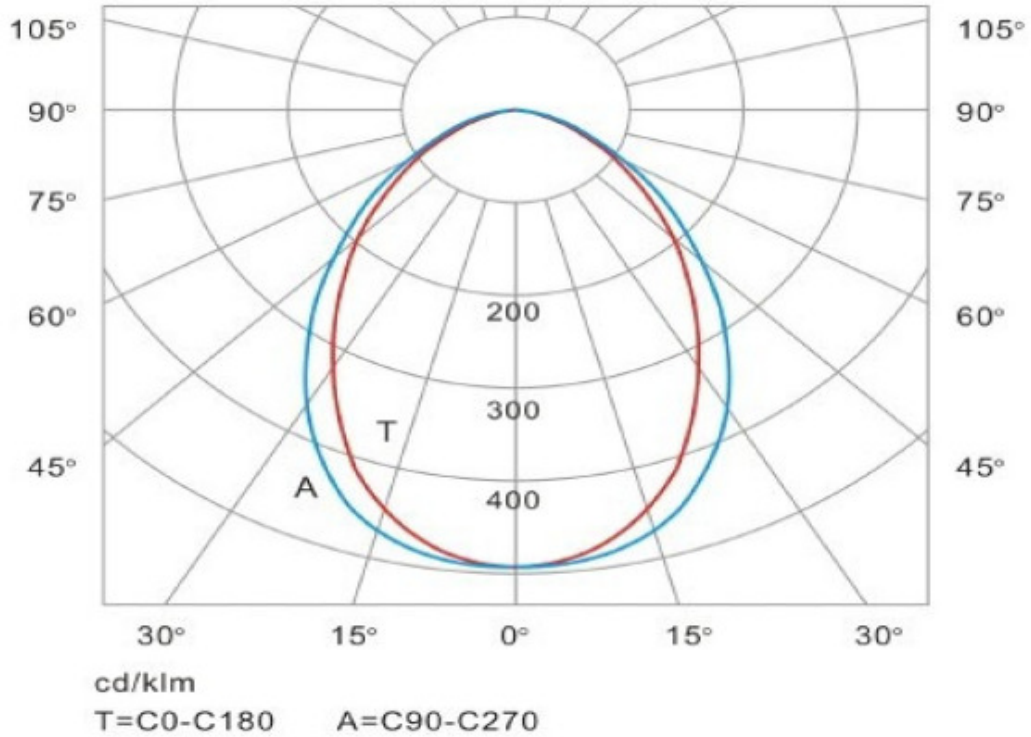

LED Panel 120x60cm

Parameter

Reference	07-LP120X60P60W-01
Dimensions	59.8x59.8x3.0cm
Power	60W
Light Source	5050 SMD
LED Quantity	672
Color Temperature	Warm-white 3000-4000K Commercial white 4000-5000K Pure white 6000-7000K
Lumen	Warm-white 1500 Pure white 1835
Beam Angle	120°
Life Span	> 40'000h
Material	Aluminium-zinc PC shell
Working Temperature	-20 to + 40°C
Input voltage	AC 85-265V

Diagrams

Color Rendering

Pure White	Lumen	4750	Cool White	Lumen	5000
	Beam Angle	70°		Beam Angle	70°
M	φm	Lux	M	φm	Lux
0.5	1.96	3630	0.5	1.96	3710
1.0	3.85	1421	1.0	3.85	1430
1.5	5.55	831	1.5	5.55	845
2.0	7.32	530	2.0	7.32	536
2.5	8.54	375	2.5	8.54	384
3.0	9.38	292	3.0	9.38	298

Installation Size